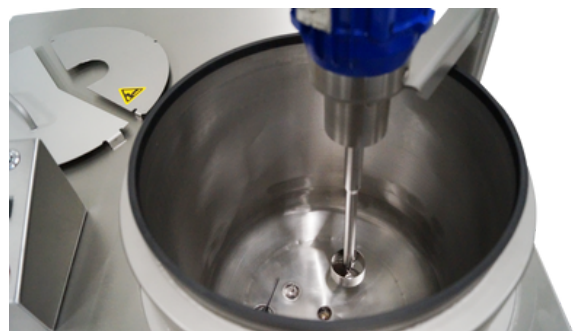

Product Preparation

MPV110BL & MPV120BL Blending Vessel

Easy, fast & convenient

The OMVE MPV110BL and MPV120BL are atmospheric, double jacketed vessels, specifically designed to thoroughly blend and prepare products. With the 10 or 20 liter product tank, the system is compact and fits on a table top or on an optional trolley for easy transportation. The unit is supplied with an integrated heating system to heat-up the product and can be connected to an external source for cooling.

The system can be supplied with different mixers depending on your requirements, like the standard propeller mixer or a high-shear mixer. Additional mixers are available upon request.

Features & Benefits

Working Principle

The vessel is heated by an integrated electrical heater, circulating the water by a circulation pump through the double jacket. The controller can be either a manual LED switch or a color touch screen, from which the required temperature can be set. For cooling, an external cooling source is required. The mixer is controlled locally.

Optional Accessories

- Different (high-speed) mixers
- Stainless steel trolley

Specifications

Product Code	MPV110BL	MPV120BL
Blending tank size(s)	10L, others sizes available on request	20L, others sizes available on request
Temperature - product	Up to 90°C [194°F]	Up to 90°C [194°F]
Weights & Dimensions		
Weight	100kg [220lbs]	100kg [220lbs]
L x W x H	900 x 650 x 970mm [35,5 x 25,6 x 38,2"]	900 x 650 x 970mm [35,5 x 25,6 x 38,2"]
Required utilities		
Electrical supply	370-400Vac/ 3ph+N+E/ 50Hz/ 16A or 200-240Vac/ 3ph+E/ 60Hz/ 16A	
Water supply	2,5bar(g) [36psi] 10L/min	
Drains	Required	